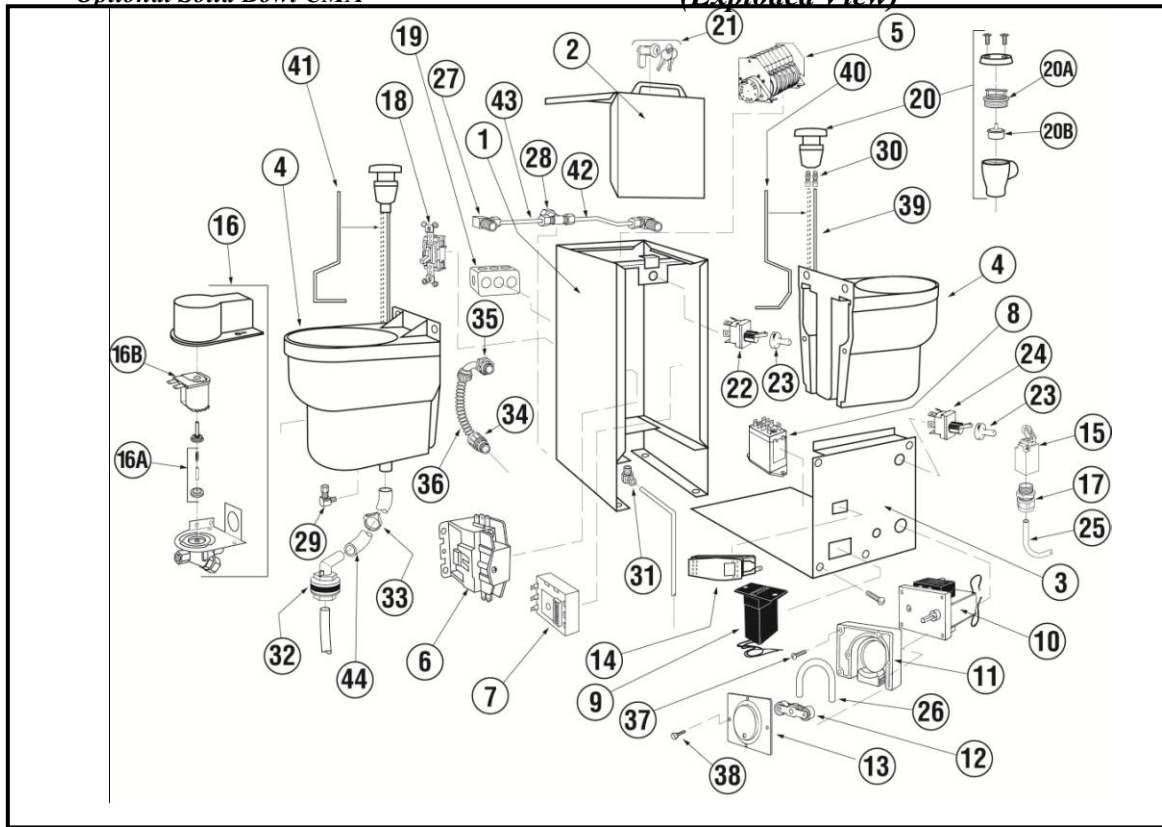

Title

Parts Manual

Rev 1.05A

Model

EAH / EC Dishwasher

08/10/18

Optional Solid Bowl CMA

(Exploded View)

ITEM NO.	NO. REQ'D	P/N	DESCRIPTION
1	1	01503.20	Solid Bowl Control Box
2	1	01504.20	Solid Bowl Control Box Lid
3	1	01503.25	Solid Bowl Slideout Tray
4	2	00461.00	Solid Bowl Dm #6000
5	1	00407.80	Timer, 90-sec. 8-cam
6	1*	00404.82	Motor Contactor, 120V
7	1	00630.50	Solid Detergent/Rinse Timer Relay
8	1	00631.00	Ice Cube Relay
9	1	03408.50	Counter (Panel Mount, Small)
10	1	00416.00	Peri-Pump Motor
11	1	00417.10	Peri-Pump Block
12	1	00419.00	Peri-Pump Rotor
13	1	00418.00	Peri-Pump Cover
14	1	00421.40	Start/Fill Switch with Amber Light
15	1	00562.00	Roller Door Switch
16	2	41015.00	Water Solenoid Valve, 1/4", 120V
16A	2	41015.40	1/4" Water Solenoid Valve Repair Kit
16B	2	41015.60	1/4" Water Solenoid Valve Coil
17	1	00562.60	Connector for Roller Switch
18	1	00433.10	Master Switch, 20 Amp
19	1	03420.00	Electrical Bell Box
20	2	40110.50	Solid Bowl, 1/4" Vacuum Breaker
20A	2	40110.25	Vacuum Breaker Bonnet
20B	2	40110.10	Vacuum Breaker Repair Kit

ITEM NO.	NO. REQ'D	P/N	DESCRIPTION
21	1	00449.00	Lock and Key
22	1	00475.00	Delimiter Switch
23	2	00470.10	Toggle Switch Rubber Boot
24	1	03470.00	Primer Switch
25	1	00546.00	18 AWG Switch Cord, 3 Feet
26	1	02257.00	Squeeze Tube
27	4	40112.00	1/4" Comp x 1/4" MIP Elbow
28	1	40116.10	1/4" TB x TB x TB Comp Tee
29	2	40118.00	1/4" Comp 1/8" MIP 90 Deg Elbow
30	4	40116.00	1/4" x 1/4" MIP Fitting
31	1	00436.00	3/8" 90 Deg Comp x MIP
32	2	40114.00	77 Deg Elbow, Bulkhead
33	2	40111.00	7/8" to 1" Snap Hose Clamp
34	4	00401.50	3/8" Black Nylon Straight Connector
35	2	00402.00	St. 90 Deg 3/8" Connector
36	1	00400.50	3/8" Black Flex Tubing, 2 Feet
37	2	00919.00	10-32 x 1-1/2" Panhead Bolt
38	4	00911.00	8-32 x 1/2" Panhead Screw
39	2	40110.30	1/4" Water Line, Vac. Breaker To Bowl
40	1	40110.35	1/4" Water Line, Wtr Sol. To Vac. Brk (R)
41	1	40110.40	1/4" Water Line, Wtr Sol. To Vac. Brk (L)
42	1	41016.00	1/4" Water Line, Tee to Water Sol. (R)
43	1	41016.10	1/4" Water Line, Tee to Water Sol. (L)
44	1	04603.00	5/8 ID x 7/8 OD CV Tubing