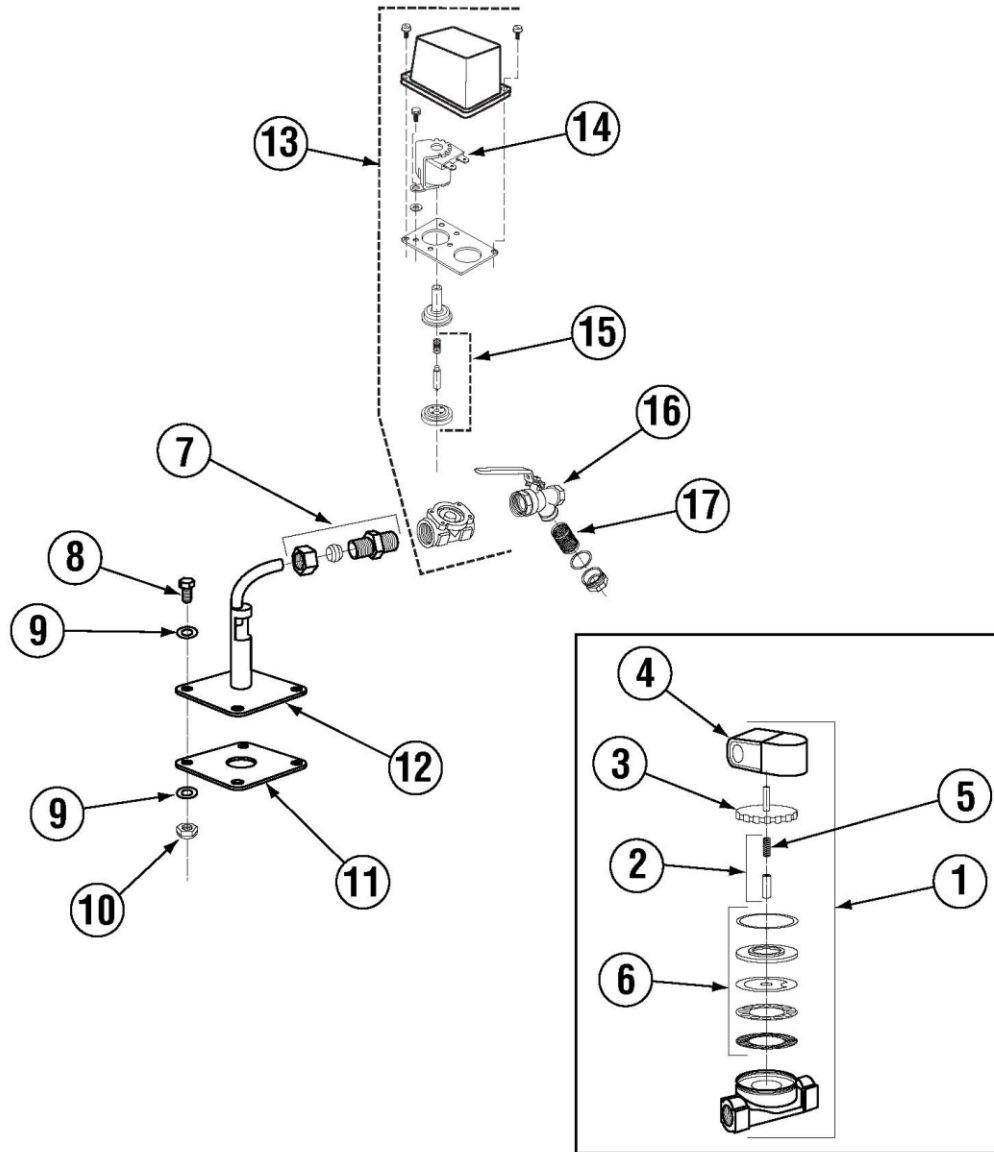

Title	Parts Manual	Rev 1.05A
	Model	EAH / EC Dishwasher	08/10/18

Plumbing System

Item	Qty	PartNo	Description
01	1	03603.10	½ Water Sol Valve 120v/60hz
02	1	00786.00	Water Sol Plunger G JE ¼ & ½
03	1	03603.20	½ Water Solenoid Bonnet
04	1	00738.10	Solenoid Coil JE 120V (¼ & ½)
05	1	00706.10	¼ Solenoid JE Spring Only
06	1	00707.00	½ Water Solenoid Repair Kit JE
07	1	00760.00	5/8 Comp X 1/2 MIP Adapter
08	4	00914.10	1/4-20 X 5/8 Hexhead Bolt
09	8	00924.00	1/4 SS Washer

Item	Qty	PartNo	Description
10	4	00912.00	1/4-20 Nylon Lock Nut
11	1	04306.00	Square Manifold Gasket
12	1	00710.00	Air Gap
13	1	03604.00	SS Water Solenoid Valve ½" 110
14	1	41015.60	Water Solenoid Coil Only 110V
15	1	03604.30	Dema Valve Repair Kit 3/8", 1/2"
16	1	41062.00	½ Strainer Ball Valve
17	1	41062.10	½ Ball Valve Strainer Only

Buy Parts