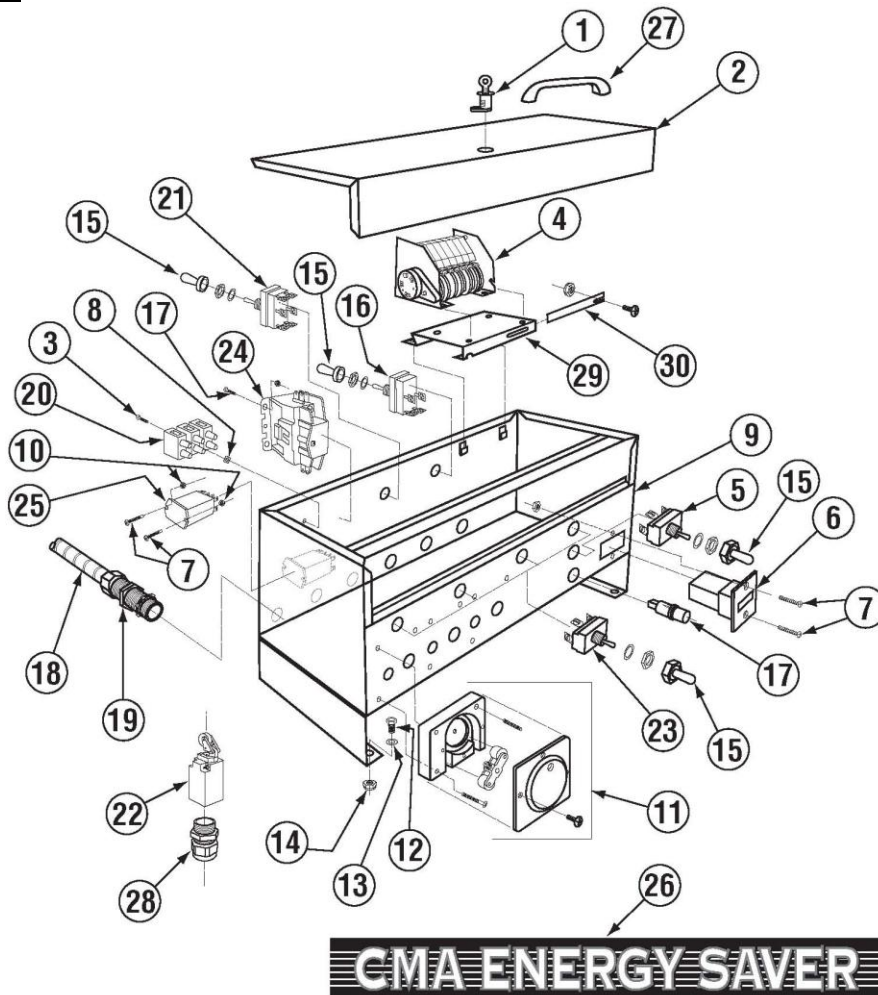

Buy Parts

	Title	Parts Manual	Rev 1.05A
	Model	EAH / EC Dishwasher	08/10/18

Cabinet Assembly (E-3Door)

Item	Qty	Part No	Description
01	1	01506.38	E 3 Door (Front Door)
01a	1	01506.37	E 3 Door (Left Door)
01b	1	01506.39	E 3 Door (Right Door)
02	2	01516.50	3-Door Bracket outside Style
03	1	01505.16	Corner Tray Track Bolt On Rail
03a	1	01505.10	Tray Track
04	1	01502.70	Pan - Bolt On No Legs
05	1	01510.40	Wrapper
06	6	01554.30	EZ Glide Door Guide SS 21 1/8"
07	1	00124.65	Drain Ball Seat
08	1	00125.10	Drain Sump Gasket
09	1	00101.20	Solenoid Bracket C LH
10	1	00101.10	Solenoid Bracket C RH
11	1	01558.20	Chem. Support Bracket

Buy Parts

	Title	Parts Manual	Rev 1.05A
	Model	EAH / EC Dishwasher	08/10/18

Control Box

CMA ENERGY SAVER

Note: Wiring Harness (V)—Part Number 00414.82—(not shown).

ITEM NO.	NO. REQ'D	P/N	DESCRIPTION
1	1	00449.00	Lock and Key
2	1	01504.17	Control Box Lid
3	5	00911.50	8-32 x 3/8" Pan Head Screw
4	1	00407.83	Timer, 90 Seconds
5	1	03470.01	Toggle Switch, Momentary
6	1	03408.50	Counter (Face Mount)
7	4	00907.00	6-32 x 1/2" SS Pan Head Screw
8	4	00917.00	8-32 PM Nut
9	1	01503.19	Control Box Body
10	4	00916.00	6-32 pm nut
11	3	00415.00	Peristaltic Pump Assembly*
12	4	00906.00	1/2-20 x 1/2" Hex Head Bolt
13	4	00924.00	1/4" SS Washer
14	4	00912.00	1/4-20 Nylon Lock Nut
15	5	00470.10	Toggle Switch Boot