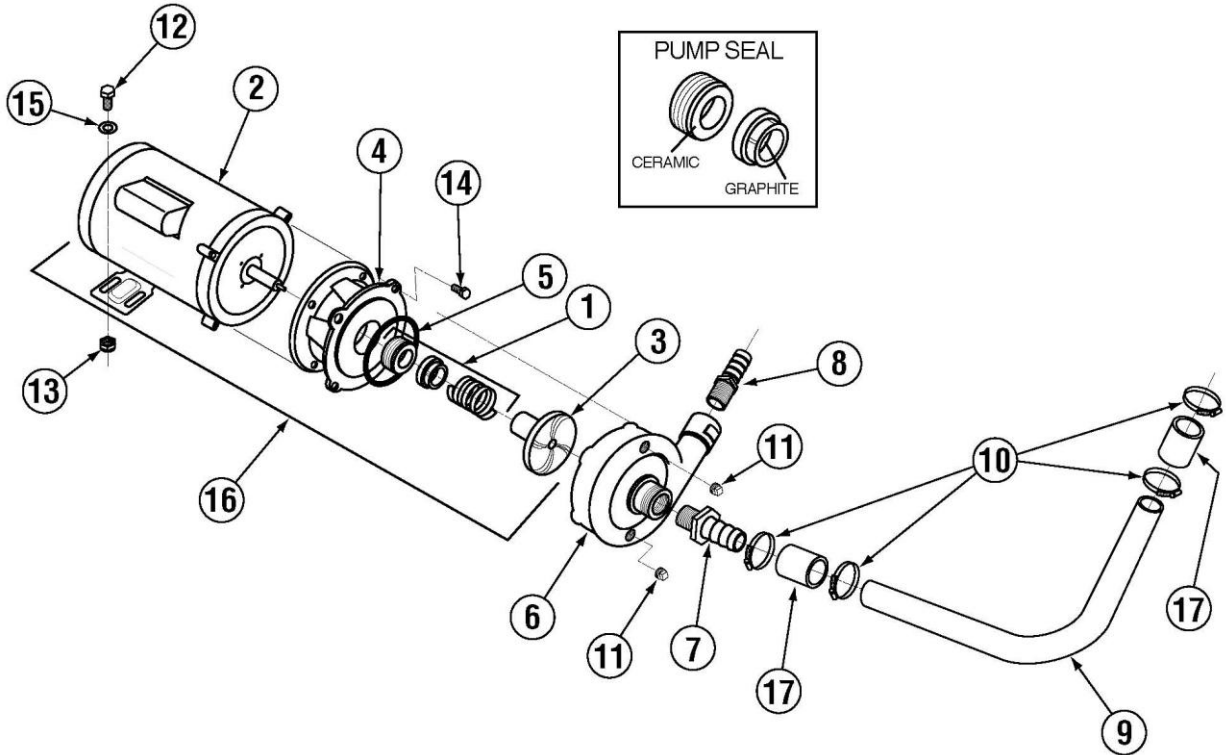

Title	Parts Manual	Rev 1.05A
	Model	EAH / EC Dishwasher	08/10/18

Pump Assembly

Item	Qty	PartNo	Description
01	1	00206.30	Pump Seal Kit
02	1	00201.00	Pump Motor 1Hp 115/208-230V
03	1	03222.10	Impeller (Universal) Open
04	1	4207.10	Pump Base
05	1	03226.00	Pump O Ring Gasket
06	1	04207.20	Pump Cover
07	1	50302.40	1 ¼ MIP X 1" Barb Fitting
08	1	50302.06	1" MPT X 1" Barb PVC Sch 80
09	1	00246.40	Motor Suction Tube E machine

Item	Qty	PartNo	Description
10	2	03101.00	Hose Clamp # 16 1"
11	2	00238.00	3/8 Male Plug
12	1	00906.00	1/4-20 X 1/2 Hexhead Bolt
13	1	00912.00	1/4-20 Nylon Lock Nut
14	4	00921.00	3/8-16 X 3/4 SS Hexhead Bolt
15	1	00924.00	1/4 SS Washer
16	1	00200.10	Pump Assy 110/ 220V 60Hz
17	2	03108.67	Transfer Hose 1" Reinforced 2"

[Buy Parts](#)