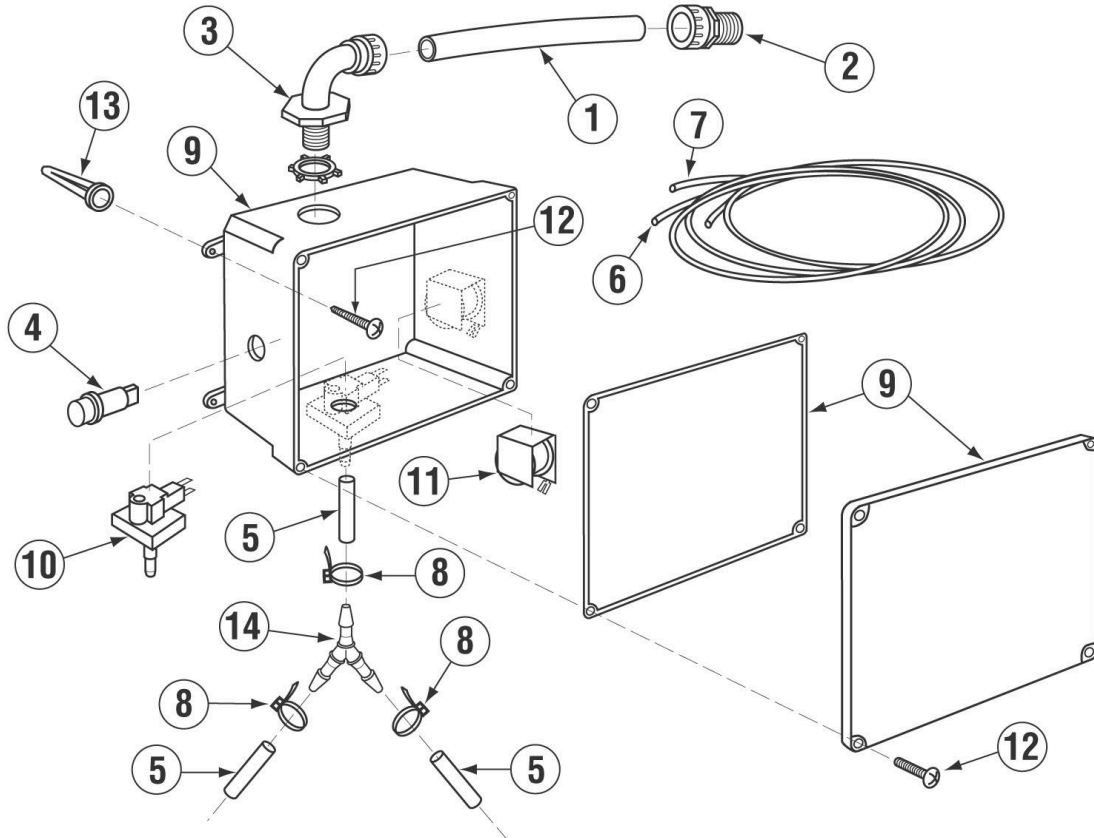

[Buy Parts](#)

	Title	Parts Manual	Rev 1.05A
	Model	EAH / EC Dishwasher	08/10/18

Spray System Assembly E/E Tall

Item	Qty	PartNo	Description
01	4	00914.00	1/4-20 X 3/4 Hexhead Bolt
02	9	00924.00	1/4 SS Washer
03	4	00912.00	1/4-20 Nylon Lock Nut
04	1	00966.10	10-32 X 1/4 Hexhead SS Bolt
05	2	00342.00	Spray Arm Bearing
06	2	00310.01	Spray Arm
07	4	00308.50	Spray Arm End Plug SS
08	1	00305.03	Spray Manifold EAH
		00305.04	Spray Manifold EAH/Tall

Item	Qty	PartNo	Description
09	1	04306.00	Square Manifold Gasket
10	1	03108.10	Transfer Hose 10\" EAH/C
11	2	03101.00	Hose Clamp # 16 1"
12	1	00905.82	1/4-20 X 3/8 Truss Head Bolt
13	1	00357.10	Lower Spray Base EAH
14	4	00363.00	^Spray Base Lock Pin
15	1	50302.06	1\" MPT X 1\" Barb PVC Sch 80
16	1	00302.84	Spray Base O ring E VA

*Comes with O-Ring P/N 00342.11

Buy Parts

	Title	Parts Manual	Rev 1.05A
	Model	EAH / EC Dishwasher	08/10/18

Optional Sani Alarm System Assembly

E-AH/C SANI ALARM ASSY

Item	Qty	PartNo	Description
01	3	00400.00	Conduit 3/8 Sealrite
02	1	00401.00	St-3/8 Straight Connector
03	1	00402.00	St-90 Deg 3/8 Connector
04	1	00406.00	Control Box Light .5" Dia Red
05	1	00435.00	Squeeze Tube 8" Silicone
06	1	00521.00	Wire 18 Gauge Orange
07	1	00531.00	Wire 18 Gauge White

Buy Parts

	Title	Parts Manual	Rev 1.05A
	Model	EAH / EC Dishwasher	08/10/18

Drain System Assembly

Item	Qty	PartNo	Description
01	1	00900.10	Cotter pin 1/8" X 1"
02	2	00927.00	8-32 Nylon Lock Nut
03	1	00110.07	Drain Ball Chain-12 Link
04	1	00902.00	8-32 X 1 1/4 Panhead Bolt
05	6	00922.00	1/4 Lock Star Washer
06	1	00121.25	Drain Ball Assy (E) *
07	1	00115.06	Drain Sump Screen (A/C)
08	1	03812.00	8-32 X 5/8 Panhead Screw
09	3	01312.20	2" Vent ELL Hub X Hub
10	1	41019.11	1/2 ID X 11/16 OD Hose 9"L
11	1	00105.20	Drain Solenoid Linkage Washer
12	1	01311.30	2" 90Deg S X FPT Elbow PVC
13	1	05030.24	Tubing 2" X 13 3/4"
14	2	00936.00	312-250 Shorty Bushing
15	1	00120.02	Thermometer (Bi Metal)