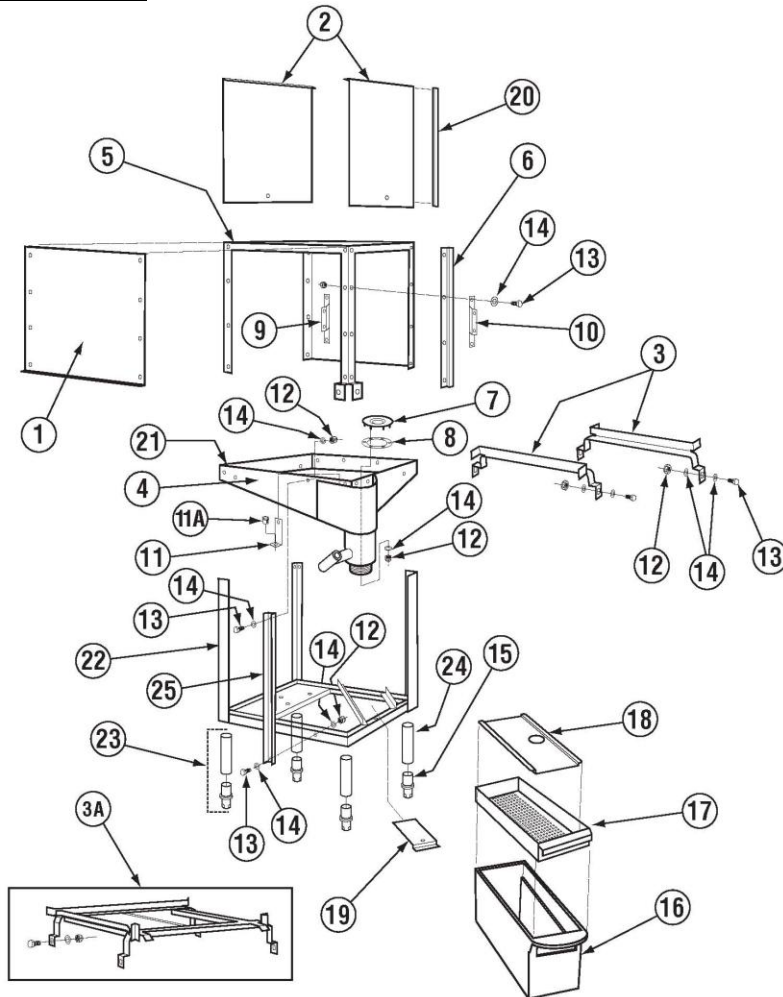

 Temp – Sure Heater..... 19

	Title	Parts Manual	Rev 1.05A
	Model	EAH / EC Dishwasher	08/10/18

PARTS MANUAL

Initial Parts Kit (Part # 01100.85)

PART NO.	DESCRIPTION	QTY
00100.00	Drain Ball Solenoid 120V	1
00115.08	Drain Sump Screen (A/C)	1
00120.02	Thermometer (Bi Metal)	1
00121.25	Drain Ball Assy.	1
00200.10	Pump Assy. 110/220V 60Hz (Open)	1
00206.30	Pump Seal Kit	1
00307.30	Spray Arm Assy.ES Long	1
00404.82	Motor Contactor 115V/60HZ	1
00411.00	Micro Switch	1
00415.00	Peristaltic Pump Assy 120V/60hz	1
00418.00	Peristaltic Pump Cover	1
00425.51	Chemical Tubing Blue	50
00425.53	Chemical Tubing Red	50
00425.54	Chemical Tubing White	50
00471.10	Tiggle Switch DPST (20 Amp)	1
00500.00	Timer Motor 90 Sec 110V/60Hz	1
00562.00	Roller Door Switch	1
00602.00	Door Spring	1
00631.00	Ice Cube Relay 120V	1
00707.00	½ Water Solenoid	1
00738.10	Solenoid Coil JE 115V (3/4& ½)	1
00955.00	5/16-18 X 5/8 Thumbscrew	1
01550.00	Solenoid Stop	1
02257.00	Squeeze Tube 8" Norprene	1
03470.01	Toggle Switch(Moment) .25 Flat Term	1

	Title	Parts Manual	Rev 1.05A
	Model	EAH / EC Dishwasher	08/10/18

Exploded View Drawings

Cabinet Assembly (E/E Tall)

Item	Qty	PartNo	Description
01	1	01540.40	Wrapper Panel EAH/EST
		01540.44	Wrapper Panel E/EVA Tall
02	2	01506.30	Door Standard (Stamped)
		01506.10	Door Pizza w/Dimple Stamped
03	2	01505.32	Tray Track Inline AH
03a	1	01505.10	Tray Track (EST/EC/CMA-180)
04	1	01502.70	E Pan - Bolt On No Legs
05	1	01510.40	Wrapper E (2010)
		01510.42	Wrapper E Tall (2010)
06	4	01554.30	EZ Glide Door Guide SS 21 1/8"
		17554.00	CMA-180/P Door Guide 26 3/8"
07	1	00124.65	Drain Ball Seat EAH/EC
08	1	00125.10	Drain Sump Gasket For E Dm
		00101.10	Solenoid Bracket C RH
09	1	00101.30	Solenoid Bracket C"P" RH
		00101.20	Solenoid Bracket C LH
10	1	00101.40	Solenoid Bracket C"P" LH