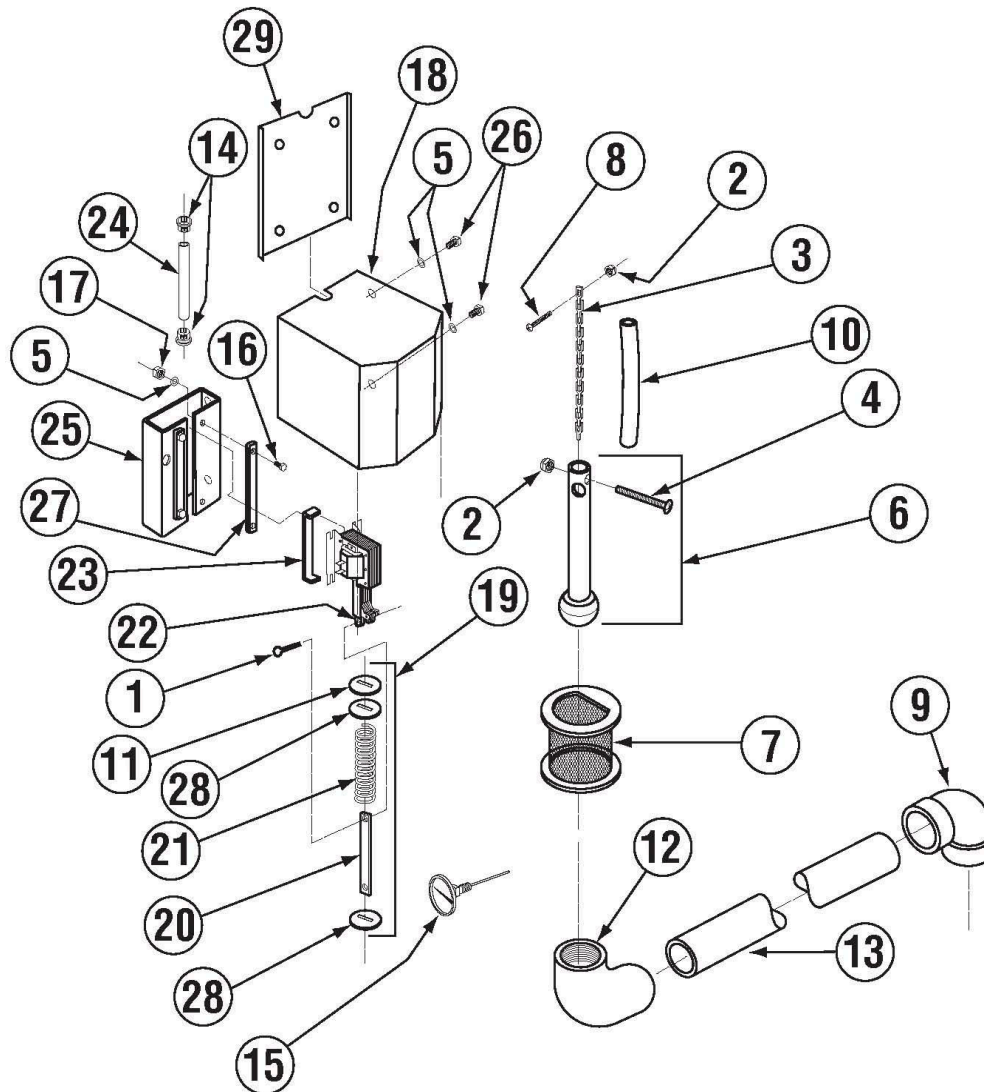

[Buy Parts](#)

	Title	Parts Manual	Rev 1.05A
	Model	EAH / EC Dishwasher	08/10/18

Spray System Assembly E/E Tall

Item	Qty	PartNo	Description
01	4	00914.00	1/4-20 X 3/4 Hexhead Bolt
02	9	00924.00	1/4 SS Washer
03	4	00912.00	1/4-20 Nylon Lock Nut
04	1	00966.10	10-32 X 1/4 Hexhead SS Bolt
05	2	00342.00	Spray Arm Bearing
06	2	00310.01	Spray Arm
07	4	00308.50	Spray Arm End Plug SS
08	1	00305.03	Spray Manifold EAH
		00305.04	Spray Manifold EAH/Tall

Item	Qty	PartNo	Description
09	1	04306.00	Square Manifold Gasket
10	1	03108.10	Transfer Hose 10\" EAH/C
11	2	03101.00	Hose Clamp # 16 1"
12	1	00905.82	1/4-20 X 3/8 Truss Head Bolt
13	1	00357.10	Lower Spray Base EAH
14	4	00363.00	^Spray Base Lock Pin
15	1	50302.06	1\" MPT X 1\" Barb PVC Sch 80
16	1	00302.84	Spray Base O ring E VA

*Comes with O-Ring P/N 00342.11

Buy Parts

	Title	Parts Manual	Rev 1.05A
	Model	EAH / EC Dishwasher	08/10/18

Optional Sani Alarm System Assembly

E-AH/C SANI ALARM ASSY

Item	Qty	PartNo	Description
01	3	00400.00	Conduit 3/8 Sealrite
02	1	00401.00	St-3/8 Straight Connector
03	1	00402.00	St-90 Deg 3/8 Connector
04	1	00406.00	Control Box Light .5" Dia Red
05	1	00435.00	Squeeze Tube 8" Silicone
06	1	00521.00	Wire 18 Gauge Orange
07	1	00531.00	Wire 18 Gauge White

Buy Parts

	Title	Parts Manual	Rev 1.05A
	Model	EAH / EC Dishwasher	08/10/18

Drain System Assembly

Item	Qty	PartNo	Description
01	1	00900.10	Cotter pin 1/8" X 1"
02	2	00927.00	8-32 Nylon Lock Nut
03	1	00110.07	Drain Ball Chain-12 Link
04	1	00902.00	8-32 X 1 1/4 Panhead Bolt
05	6	00922.00	1/4 Lock Star Washer
06	1	00121.25	Drain Ball Assy (E) *
07	1	00115.06	Drain Sump Screen (A/C)
08	1	03812.00	8-32 X 5/8 Panhead Screw
09	3	01312.20	2" Vent ELL Hub X Hub
10	1	41019.11	1/2 ID X 11/16 OD Hose 9"L
11	1	00105.20	Drain Solenoid Linkage Washer
12	1	01311.30	2" 90Deg S X FPT Elbow PVC
13	1	05030.24	Tubing 2" X 13 3/4"
14	2	00936.00	312-250 Shorty Bushing
15	1	00120.02	Thermometer (Bi Metal)