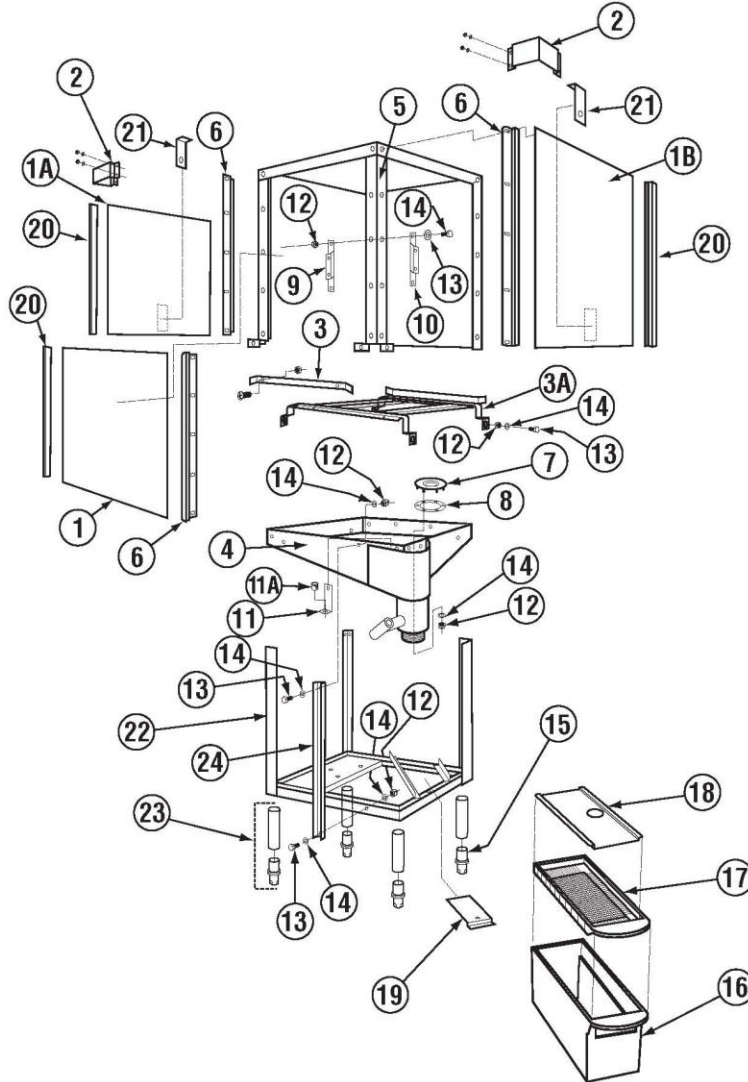

Title	Parts Manual	Rev 1.05A
	Model	EAH / EC Dishwasher	08/10/18

Cabinet Assembly (E-3Door)

Item	Qty	Part No	Description
01	1	01506.38	E 3 Door (Front Door)
01a	1	01506.37	E 3 Door (Left Door)
01b	1	01506.39	E 3 Door (Right Door)
02	2	01516.50	3-Door Bracket outside Style
03	1	01505.16	Corner Tray Track Bolt On Rail
03a	1	01505.10	Tray Track
04	1	01502.70	Pan - Bolt On No Legs
05	1	01510.40	Wrapper
06	6	01554.30	EZ Glide Door Guide SS 21 1/8"
07	1	00124.65	Drain Ball Seat
08	1	00125.10	Drain Sump Gasket
09	1	00101.20	Solenoid Bracket C LH
10	1	00101.10	Solenoid Bracket C RH
11	1	01558.20	Chem. Support Bracket

Item	Qty	Part No	Description
11a	3	00427.00	Snap Bushing 375-4
12	31	00912.00	1/4-20 Nylon Lock Nut
13	4	00906.00	1/4-20 X 1/2 Hexhead Bolt
14	9	00924.00	1/4 SS Washer
15	4	01310.20	Bullet Foot Plastic
16	1	01577.10	Molded Scrap Trap Body - New
17	1	01577.21	S/S Scrap Trap Drawer
18	1	01577.30	Molded Scrap Trap Lid - SS
19	1	01577.50	Molded Scrap Trap-Mount Bracket
20	6	00636.10	EZ Glide Door Guide Sq 21 7/8"
21	2	17552.00	Door Stop
22	1	01502.75	E Stand - Bolt On No Legs
23	4	01145.00	Leg Assy. w\Adjustable Socket
24	1	01570.24	Pan Support Bracket - C long

Buy Parts