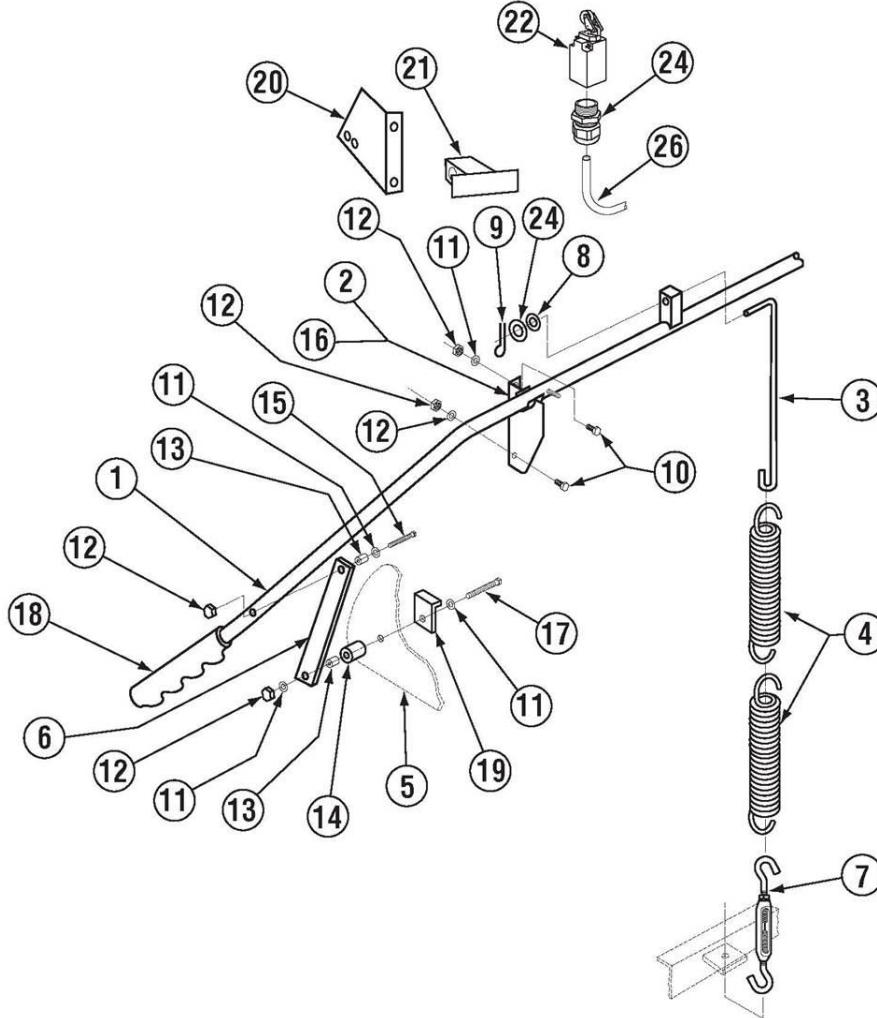

Buy Parts

	Title	Parts Manual	Rev 1.05A
	Model	EAH / EC Dishwasher	08/10/18

Drain System Assembly

Item	Qty	PartNo	Description
01	1	00900.10	Cotter pin 1/8" X 1"
02	2	00927.00	8-32 Nylon Lock Nut
03	1	00110.07	Drain Ball Chain-12 Link
04	1	00902.00	8-32 X 1 1/4 Panhead Bolt
05	6	00922.00	1/4 Lock Star Washer
06	1	00121.25	Drain Ball Assy (E) *
07	1	00115.06	Drain Sump Screen (A/C)
08	1	03812.00	8-32 X 5/8 Panhead Screw
09	3	01312.20	2" Vent ELL Hub X Hub
10	1	41019.11	1/2 ID X 11/16 OD Hose 9"L
11	1	00105.20	Drain Solenoid Linkage Washer
12	1	01311.30	2" 90Deg S X FPT Elbow PVC
13	1	05030.24	Tubing 2" X 13 3/4"
14	2	00936.00	312-250 Shorty Bushing
15	1	00120.02	Thermometer (Bi Metal)

Item	Qty	PartNo	Description
16	4	00914.00	1/4-20 X 3/4 Hexhead Bolt
17	4	00915.00	1/4-20 SS Nut
18	1	01507.50	Solenoid Cover TM A/B/C
19	1	00122.00	Drain Solenoid Spring Assy
20	1	01551.00	Solenoid Link
21	1	00105.00	Solenoid Spring
22	1	00100.00	Drain Ball Solenoid 120V
23	1	01550.00	Solenoid Stop
24	1	00464.07	3/8 SS Tubing(TM A/B Sol Wire)
25	1	00102.00	Solenoid Base
26	9	00906.00	1/4-20 X 1/2 Hexhead Bolt
27	2	00103.00	Solenoid Bar
28	2	00106.00	Slot Washer Large-SS
29	1	00122.60	Solenoid Base Back Plate Corners

* Comes with Drain Ball Round For "E" Units Dome P/N 121.20

	Title	Parts Manual	Rev 1.05A
	Model	EAH / EC Dishwasher	08/10/18

Door Actuator Assembly (Straight) (E-E Tall)

Item	Qty	PartNo	Description
01	1	00613.09	Door Handle EAH
02	1	01556.50	RH Door Handle Support Brckt
03	1	00603.20	Door Spring Extension Rod E
04	1	00602.00	Door Spring
		00602.20	Door Spring –Heavy Duty
05	2	01506.30	Door A B C M CMA-44
06	2	01553.00	Door Handle Link
07	1	00606.50	Turn Buckle
08	1	00926.00	5/16 SS Washer
09	2	00900.00	Cotter Pin
10	4	00906.00	1/4-20 X 1/2 Hexhead Bolt
11	6	00924.00	1/4 SS Washer
12	8	00912.00	1/4-20 Nylon Lock Nut