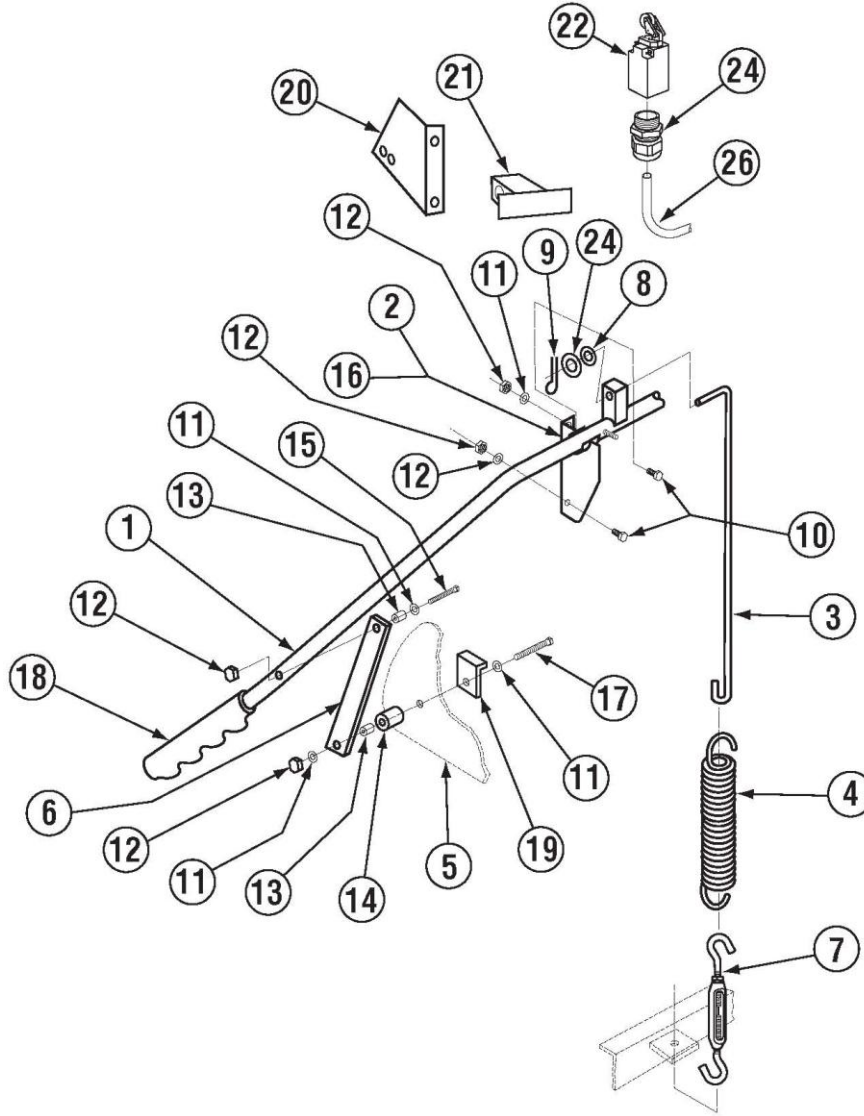

Buy Parts

	Title	Parts Manual	Rev 1.05A
	Model	EAH / EC Dishwasher	08/10/18

Drain System Assembly

Item	Qty	PartNo	Description
01	1	00900.10	Cotter pin 1/8" X 1"
02	2	00927.00	8-32 Nylon Lock Nut
03	1	00110.07	Drain Ball Chain-12 Link
04	1	00902.00	8-32 X 1 1/4 Panhead Bolt
05	6	00922.00	1/4 Lock Star Washer
06	1	00121.25	Drain Ball Assy (E) *
07	1	00115.06	Drain Sump Screen (A/C)
08	1	03812.00	8-32 X 5/8 Panhead Screw
09	3	01312.20	2" Vent ELL Hub X Hub
10	1	41019.11	1/2 ID X 11/16 OD Hose 9"L
11	1	00105.20	Drain Solenoid Linkage Washer
12	1	01311.30	2" 90Deg S X FPT Elbow PVC
13	1	05030.24	Tubing 2" X 13 3/4"
14	2	00936.00	312-250 Shorty Bushing
15	1	00120.02	Thermometer (Bi Metal)

* Comes with Drain Ball Round For "E" Units Dome P/N 121.20

	Title	Parts Manual	Rev 1.05A
	Model	EAH / EC Dishwasher	08/10/18

Door Actuator Assembly (Straight) (E-E Tall)

Item	Qty	PartNo	Description
01	1	00613.09	Door Handle EAH
02	1	01556.50	RH Door Handle Support Brckt
03	1	00603.20	Door Spring Extension Rod E
04	1	00602.00	Door Spring
		00602.20	Door Spring –Heavy Duty
05	2	01506.30	Door A B C M CMA-44
06	2	01553.00	Door Handle Link
07	1	00606.50	Turn Buckle
08	1	00926.00	5/16 SS Washer
09	2	00900.00	Cotter Pin
10	4	00906.00	1/4-20 X 1/2 Hexhead Bolt
11	6	00924.00	1/4 SS Washer
12	8	00912.00	1/4-20 Nylon Lock Nut

[Buy Parts](#)

	Title	Parts Manual	Rev 1.05A
	Model	EAH / EC Dishwasher	08/10/18

Door Actuator Assembly (Straight) (3-Door)

Item	Qty	PartNo	Description
01	1	00613.09	Door Handle EAH
02	1	01556.50	RH Door Handle Support Brckt
03	1	00603.07	Door Spring Extension Rod AB
04	1	00602.00	Door Spring
		00602.20	Door Spring -Heavy Duty
05	2	01506.30	Door A B C M CMA-44
06	2	01553.00	Door Handle Link
07	1	00606.50	Turn Buckle
08	1	00926.00	5/16 SS Washer
09	2	00900.00	Cotter Pin
10	4	00906.00	1/4-20 X 1/2 Hexhead Bolt
11	6	00924.00	1/4 SS Washer
12	8	00912.00	1/4-20 Nylon Lock Nut