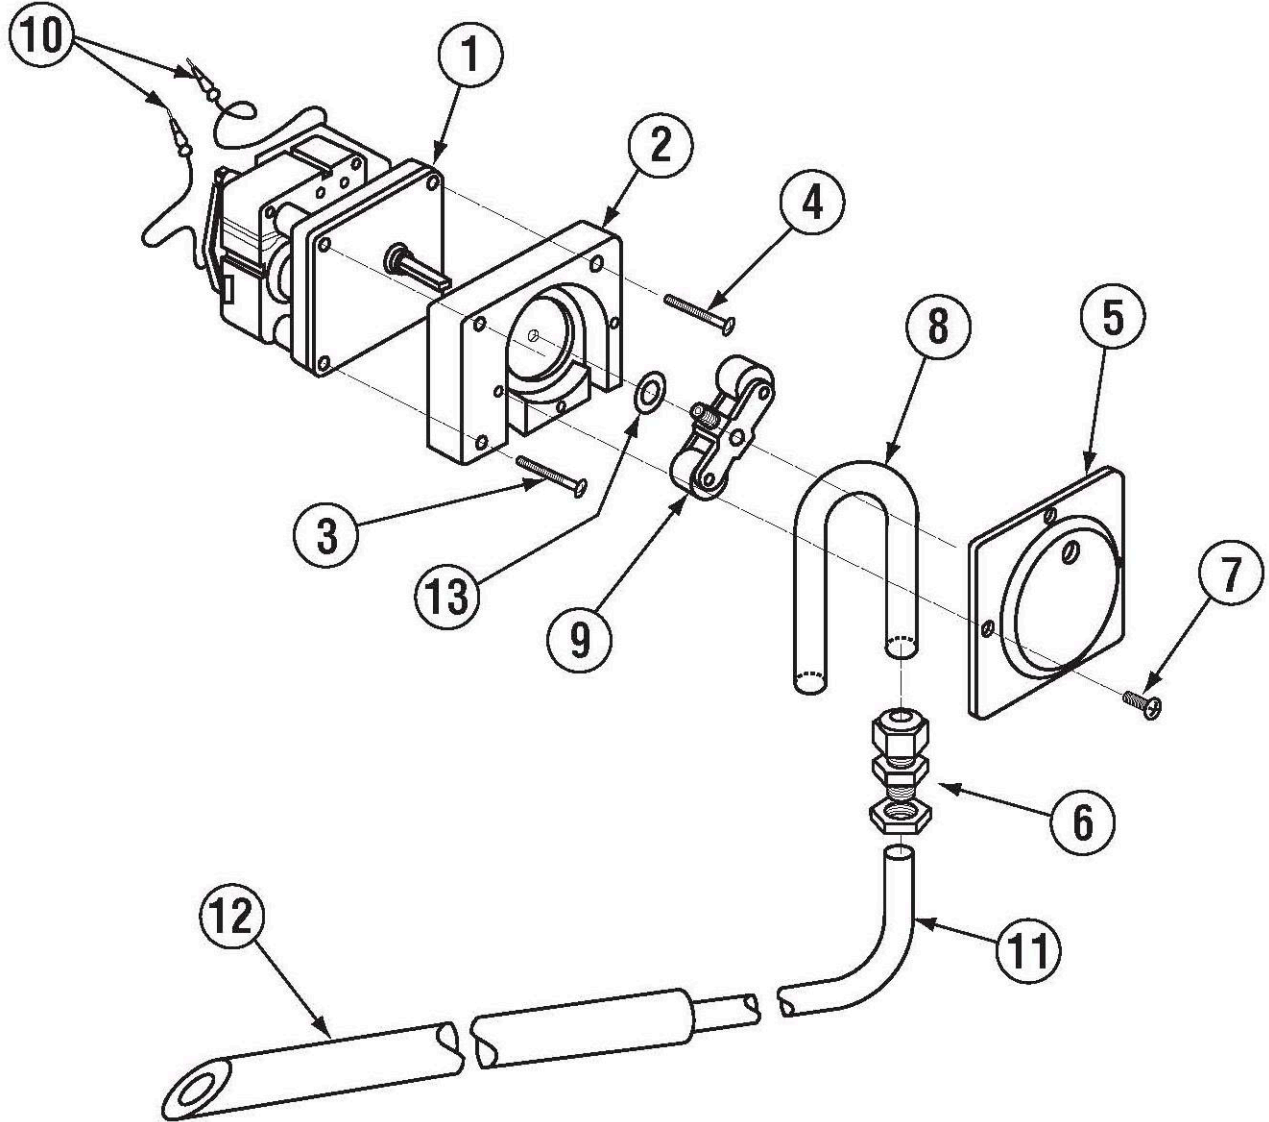

Title	Parts Manual	Rev 1.05A
	Model	EAH / EC Dishwasher	08/10/18

Peristaltic Pump Assembly

Item	Qty	PartNo	Description
01	1	00416.00	Peristaltic Pump Motor 120v/60hz
02	1	00417.10	Peristaltic Pump Block
03	2	00919.00	10-32 X 1 1/2 Panhead Bolt
04	1	00918.00	10-32 X 1 1/2 Filister Bolt
05	1	00418.00	Peristaltic Pump Cover
06	1	03415.40	Liquid Tight Fitting 1/4"
07	4	00911.00	8-32 X 1/2 Panhead Screw

Item	Qty	PartNo	Description
08	1	02257.00	Squeeze Tube Norprene 8"
09	1	00419.00	Peristaltic Pump Rotor Assy
10	2	00448.00	Male Barrel connector 14-16 gauge
11	1	00425.51	Chemical Tubing Blue
11	1	00425.53	Chemical Tubing Red
11	1	00425.54	Chemical Tubing White
12	3	00443.00	Tube Stiffener
13	1	00422.50	Rotor Spacer

[Buy Parts](#)