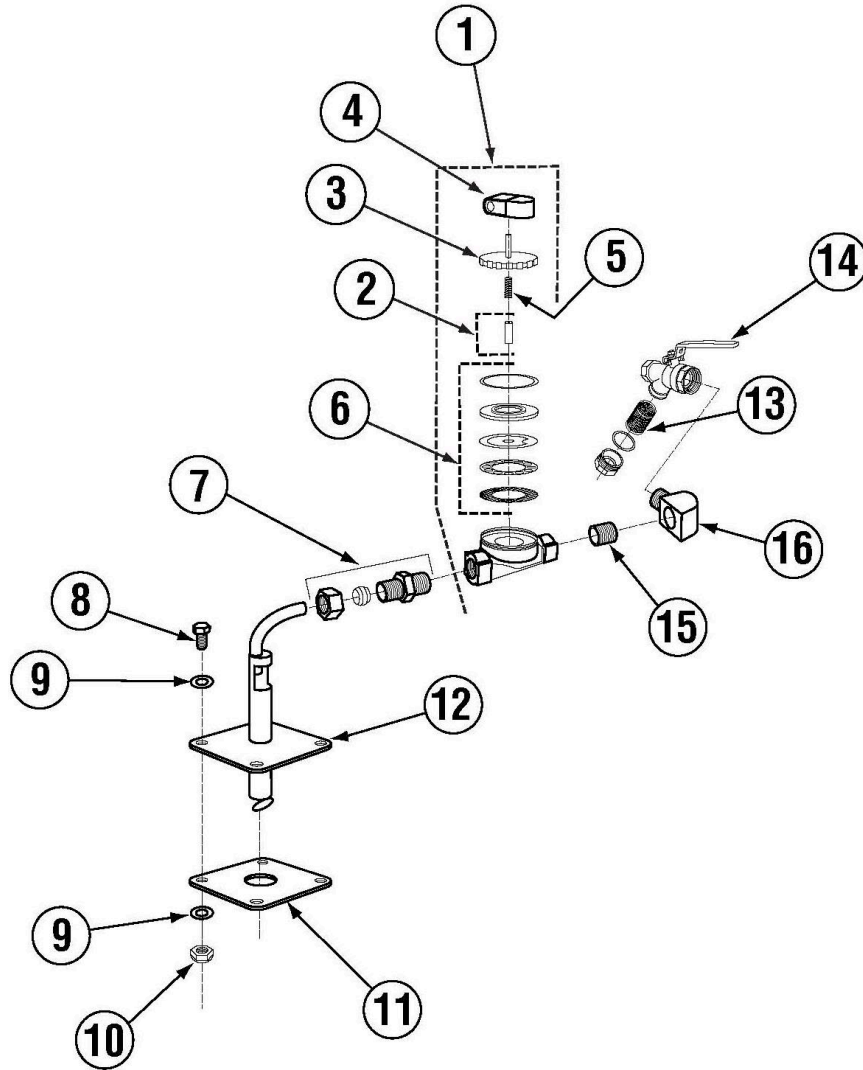

Title	Parts Manual	Rev 1.05A
	Model	EAH / EC Dishwasher	08/10/18

Plumbing System (Effective September 2013)

Item	Qty	PartNo	Description
01	1	03603.10	½ Water Sol Valve 120v/60hz
02	1	00786.00	Water Sol Plunger G JE ¾ & ½
03	1	03603.20	½ Water Solenoid Bonnet
04	1	00738.10	Solenoid Coil JE 120V (¾ & ½)
05	1	00706.10	¾ Solenoid JE Spring Only
06	1	00707.00	½ Water Solenoid Repair Kit JE
07	1	00760.00	5/8 Comp X 1/2 MIP Adapter
08	4	00914.10	1/4-20 X 5/8 Hexhead Bolt

Item	Qty	PartNo	Description
09	8	00924.00	1/4 SS Washer
10	12	00912.00	1/4-20 Nylon Lock Nut
11	1	04306.00	Square Manifold Gasket
12	1	00710.00	Air Gap
13	1	41062.10	1/2 Ball Valve Strainer Only
14	2	41062.00	1/2 Strainer Ball Valve NPT
15	1	00742.00	Nipple Brass 1/2x1/2
16	1	00745.00	½ 90 Deg Street Elbow

[Buy Parts](#)