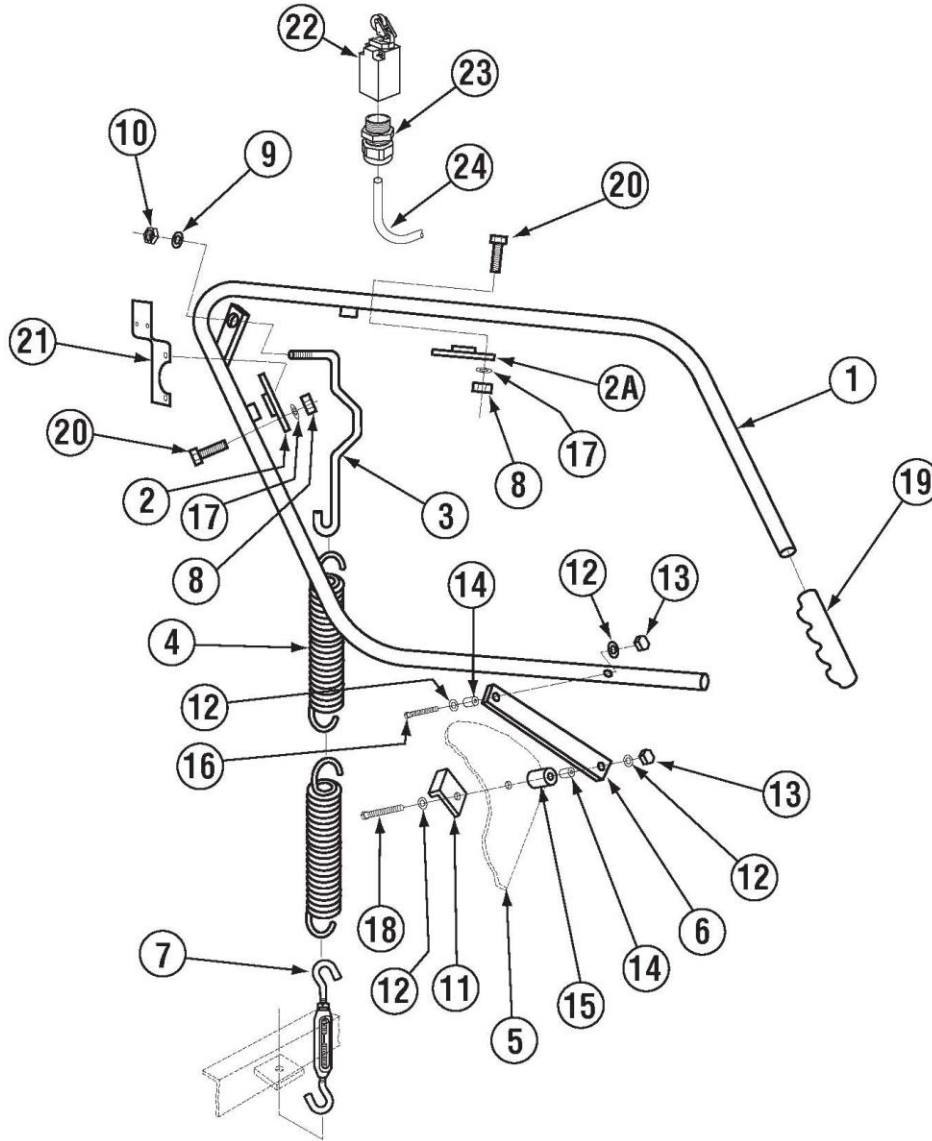

Buy Parts

	Title	Parts Manual	Rev 1.05A
	Model	EAH / EC Dishwasher	08/10/18

Drain System Assembly

Item	Qty	PartNo	Description
01	1	00900.10	Cotter pin 1/8" X 1"
02	2	00927.00	8-32 Nylon Lock Nut
03	1	00110.07	Drain Ball Chain-12 Link
04	1	00902.00	8-32 X 1 1/4 Panhead Bolt
05	6	00922.00	1/4 Lock Star Washer
06	1	00121.25	Drain Ball Assy (E) *
07	1	00115.06	Drain Sump Screen (A/C)
08	1	03812.00	8-32 X 5/8 Panhead Screw
09	3	01312.20	2" Vent ELL Hub X Hub
10	1	41019.11	1/2 ID X 11/16 OD Hose 9"L
11	1	00105.20	Drain Solenoid Linkage Washer
12	1	01311.30	2" 90Deg S X FPT Elbow PVC
13	1	05030.24	Tubing 2" X 13 3/4"
14	2	00936.00	312-250 Shorty Bushing
15	1	00120.02	Thermometer (Bi Metal)

[Buy Parts](#)

	Title	Parts Manual	Rev 1.05A
	Model	EAH / EC Dishwasher	08/10/18

Door Actuator Assembly (Straight) (3-Door)

Item	Qty	PartNo	Description
01	1	00613.09	Door Handle EAH
02	1	01556.50	RH Door Handle Support Brckt
03	1	00603.07	Door Spring Extension Rod AB
04	1	00602.00	Door Spring
		00602.20	Door Spring -Heavy Duty
05	2	01506.30	Door A B C M CMA-44
06	2	01553.00	Door Handle Link
07	1	00606.50	Turn Buckle
08	1	00926.00	5/16 SS Washer
09	2	00900.00	Cotter Pin
10	4	00906.00	1/4-20 X 1/2 Hexhead Bolt
11	6	00924.00	1/4 SS Washer
12	8	00912.00	1/4-20 Nylon Lock Nut

Buy Parts

	Title	Parts Manual	Rev 1.05A
	Model	EAH / EC Dishwasher	08/10/18

Door Actuator Assembly (Corner) (E/E Tall)

Item	Qty	PartNo	Description
01	1	00613.04	Door Handle (C)
02	1	00619.34	Door Handle Mtg Plate-Long
2A	1	00619.44	Door Handle Mtg Plate Short
03	1	00603.04	Door Spring Extension Rod (C)
04	1	00602.00	Door Spring
		00602.20	Door Spring -Heavy Duty
05	2	01506.30	Door (Cut Away)
06	2	01553.00	Door Handle Link
07	1	00606.50	Turn Buckle
08	9	00913.00	5/16-18 SS Nut
09	9	00926.00	5/16 SS Washer
10	1	00900.00	Cotter Pin
11	2	01552.00	Door Stop