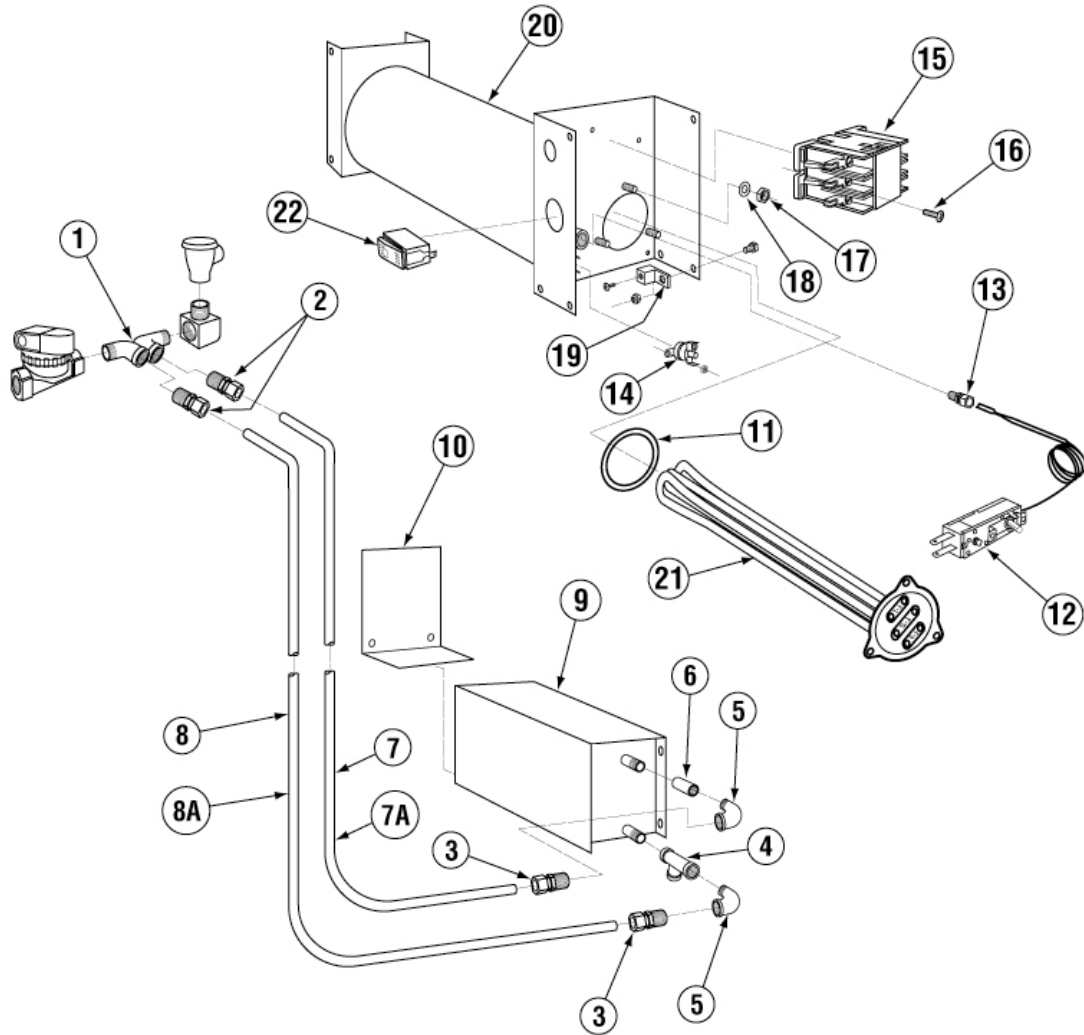

Title	Parts Manual	Rev 1.05A
	Model	EAH / EC Dishwasher	08/10/18

Temp – Sure Heater

ITEM NO.	NO. REQ'D	P/N	DESCRIPTION
1	1	13633.20	Booster Heater 3/4" in/out Adapter
2	2	00761.00	5/8" Comp. x 3/4" MIP Adapter
3	2	00760.00	5/8" Comp. x 1/2" MIP Adapter
4	1	00743.10	1/2" Tee FxFxF Brass
5	1	13620.00	1/2" S.S. Street Elbow
6	1	13618.00	1/2" S.S. Coupling
7	1	N/A	Tempsure Discharge Line for AH
7A	1	N/A	Tempsure Discharge Line for C
8	1	N/A	Tempsure Intake Line for AH
8A	1	N/A	Tempsure Intake Line for C
9	1	01594.20	3 Sided Heater Tank Shield
10	1	01594.10	Booster Heater Tank Access Cover

ITEM NO.	NO. REQ'D	P/N	DESCRIPTION
11	1	15518.11	Gasket for Triangular Flange Heater
12	1	13417.92	Thermostat for 12 KW Heater (EGO)
13	1	40116.00	1/4 Comp x 1/4 MIP Fitting
14	1	17523.51	Hi-Limit Switch 250 Deg.
15	1	13003.17	Contacter 60 Amp 3 Pole
16	2	00941.00	10-32x5/8" Panhead Screw
17	11	00912.00	1/4-20 Nylon Lock Nut
18	3	00924.00	1/4" S.S. Washer
19	1	13426.50	Ground Block
20	1	01595.40	Heater Tank for Tempsure
21	1	13422.71	240V 12KW Triangular Immersion Htr
22	1	00421.83	CMA-44 Rocker Switch White

Buy Parts