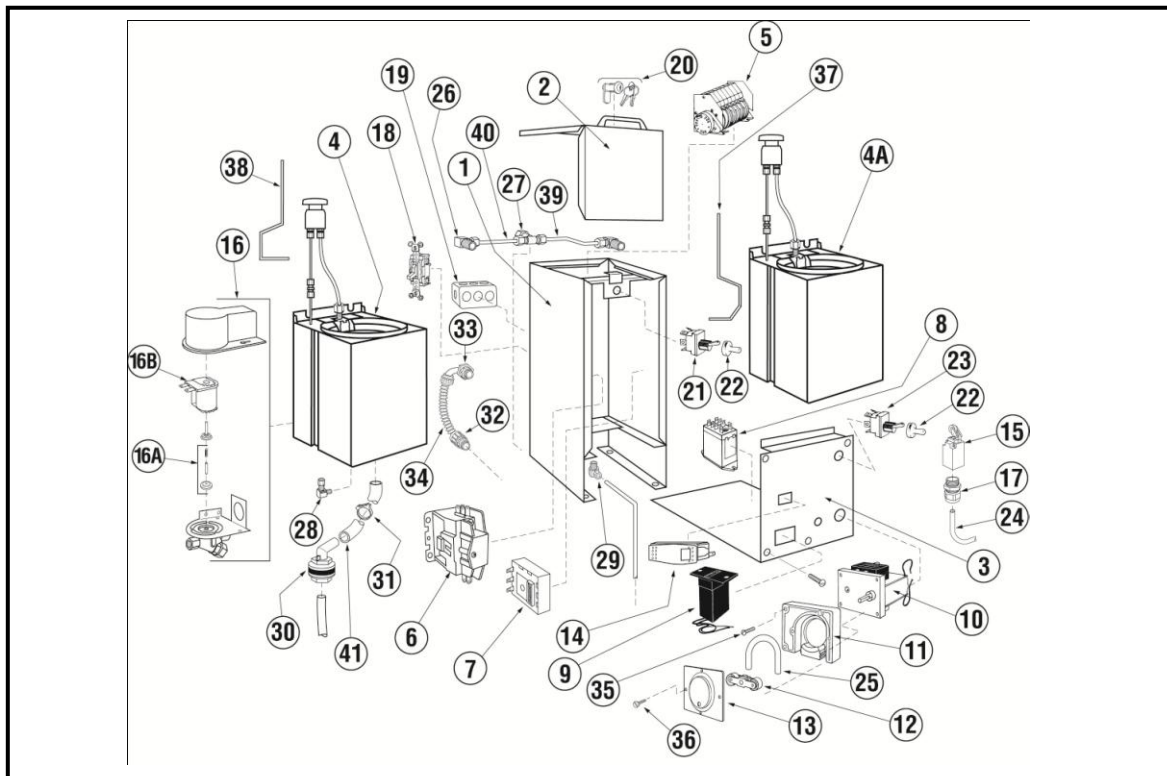

Title	Parts Manual	Rev 1.05A
	Model	EAH / EC Dishwasher	08/10/18

Optional Solid Bowl Sunburst Chemicals (AH and C)

ITEM NO.	NO. REQ'D	P/N	DESCRIPTION
1	1	01503.20	Solid Bowl Control Box
2	1	01504.20	Solid Bowl Control Box Lid
3	1	01503.25	Solid Bowl Slideout Tray
4	1	18639.00	Detergent Bowl Kit
4A	1	18639.50	Rinse Bowl Kit
5	1	00407.80	Timer, 90-sec. 8-cam
6	1*	00404.82	Motor Contactor, 120V
7	1	00630.50	Solid Detergent/Rinse Timer Relay
8	1	00631.00	Ice Cube Relay
9	1	03408.50	Counter (Panel Mount, Small)
10	1	00416.00	Peri-Pump Motor
11	1	00417.10	Peri-Pump Block
12	1	00419.00	Peri-Pump Rotor
13	1	00418.00	Peri-Pump Cover
14	1	00421.40	Start/Fill Switch with Amber Light
15	1	00562.00	Roller Door Switch
16	2	41015.00	Water Solenoid Valve, 1/4", 120V
16A	2	41015.40	1/4" Water Solenoid Valve Repair Kit
16B	2	41015.60	1/4" Water Solenoid Valve Coil
17	1	00562.60	Connector for Roller Switch
18	1	00433.10	Master Switch, 20 Amp
19	1	03420.00	Electrical Bell Box

ITEM NO.	NO. REQ'D	P/N	DESCRIPTION
20	1	00449.00	Lock and Key
21	1	00475.00	Delimer Switch
22	2	00470.10	Toggle Switch Rubber Boot
23	1	03470.00	Primer Switch
24	1	00546.00	18 AWG Switch Cord, 3 Feet
25	1	02257.00	Squeeze Tube
26	4	40112.00	1/4" Comp x 1/4" MIP Elbow
27	1	40116.10	1/4" TB x TB x TB Comp Tee
28	2	40118.00	1/4" Comp 1/8" MIP 90 Deg Elbow
29	1	00436.00	3/8" 90 Deg Comp x MIP
30	2	40114.00	77 Deg Elbow, Bulkhead
31	2	40111.00	7/8" to 1" Snap Hose Clamp
32	4	00401.50	3/8" Black Nylon Straight Connector
33	2	00402.00	St. 90 Deg 3/8" Connector
34	1	00400.50	3/8" Black Flex Tubing, 2 Feet
35	2	00919.00	10-32 x 1-1/2" Panhead Bolt
36	4	00911.00	8-32 x 1/2" Panhead Screw
37	1	40110.35	1/4" Water Line, Wtr Sol. To Vac. Brk (R)
38	1	40110.40	1/4" Water Line, Wtr Sol. To Vac. Brk (L)
39	1	41016.00	1/4" Water Line, Tee to Water Sol. (R)
40	1	41016.10	1/4" Water Line, Tee to Water Sol. (L)
41	1	04603.00	5/8 ID x 7/8 OD CV Tubing

Buy Parts