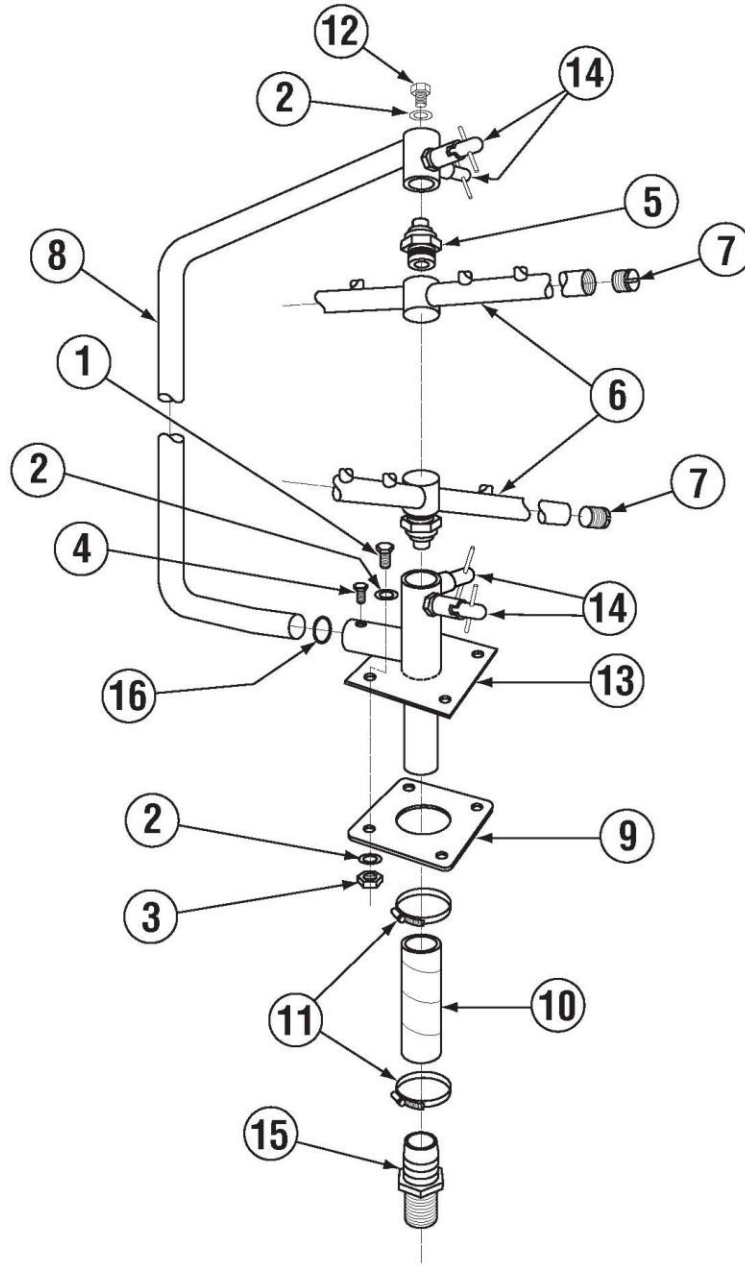

Item	Qty	PartNo	Description
10	4	00912.00	1/4-20 Nylon Lock Nut
11	1	04306.00	Square Manifold Gasket
12	1	00710.00	Air Gap
13	1	03604.00	SS Water Solenoid Valve ½" 110
14	1	41015.60	Water Solenoid Coil Only 110V
15	1	03604.30	Dema Valve Repair Kit 3/8", 1/2"
16	1	41062.00	½ Strainer Ball Valve
17	1	41062.10	½ Ball Valve Strainer Only

Buy Parts

	Title	Parts Manual	Rev 1.05A
	Model	EAH / EC Dishwasher	08/10/18

Pump Assembly

Item	Qty	PartNo	Description
01	1	00206.30	Pump Seal Kit
02	1	00201.00	Pump Motor 1Hp 115/208-230V
03	1	03222.10	Impeller (Universal) Open
04	1	4207.10	Pump Base
05	1	03226.00	Pump O Ring Gasket
06	1	04207.20	Pump Cover
07	1	50302.40	1 ¼ MIP X 1" Barb Fitting
08	1	50302.06	1" MPT X 1" Barb PVC Sch 80
09	1	00246.40	Motor Suction Tube E machine

Item	Qty	PartNo	Description
10	2	03101.00	Hose Clamp # 16 1"
11	2	00238.00	3/8 Male Plug
12	1	00906.00	1/4-20 X 1/2 Hexhead Bolt
13	1	00912.00	1/4-20 Nylon Lock Nut
14	4	00921.00	3/8-16 X 3/4 SS Hexhead Bolt
15	1	00924.00	1/4 SS Washer
16	1	00200.10	Pump Assy 110/ 220V 60Hz
17	2	03108.67	Transfer Hose 1" Reinforced 2"

[Buy Parts](#)

	Title	Parts Manual	Rev 1.05A
	Model	EAH / EC Dishwasher	08/10/18

Spray System Assembly E/E Tall

Item	Qty	PartNo	Description
01	4	00914.00	1/4-20 X 3/4 Hexhead Bolt
02	9	00924.00	1/4 SS Washer
03	4	00912.00	1/4-20 Nylon Lock Nut
04	1	00966.10	10-32 X 1/4 Hexhead SS Bolt
05	2	00342.00	Spray Arm Bearing
06	2	00310.01	Spray Arm
07	4	00308.50	Spray Arm End Plug SS
08	1	00305.03	Spray Manifold EAH
		00305.04	Spray Manifold EAH/Tall