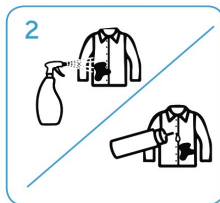

## Best Practice

Using...

Select the right product using the *Clax Magic Stain Chart*.

Spray or apply product directly to the stain prior to washing.

If necessary, gently rub in the chemical with the brush.